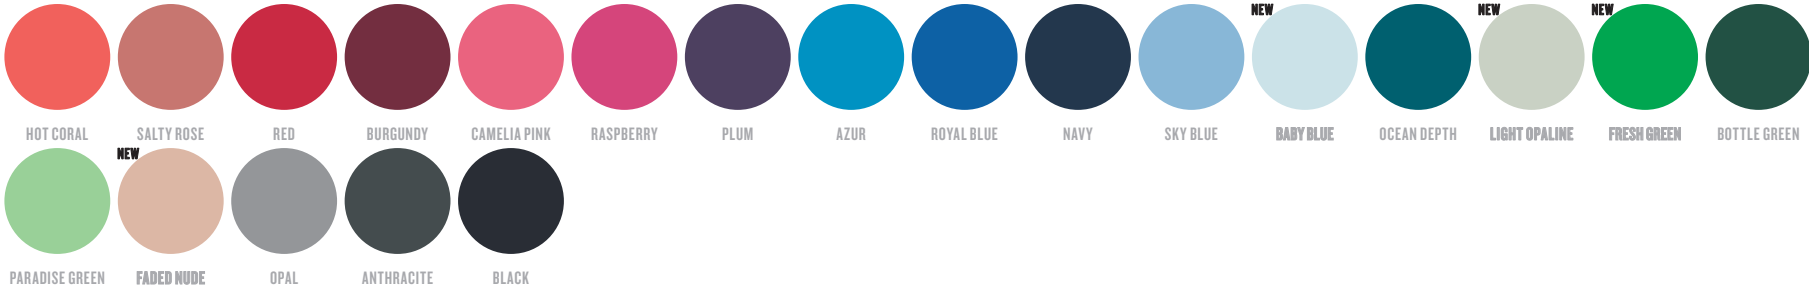

MEDIUM FIT

XS S M L XL XXL

WHITES

NATURAL

WHITE

COLOURS

HOT CORAL

SALTY ROSE

RED

BURGUNDY

CAMELIA PINK

RASPBERRY

PLUM

AZUR

ROYAL BLUE

NAVY

SKY BLUE

NEW

BABY BLUE

OCEAN DEPTH

NEW

LIGHT OPALINE

NEW

FRESH GREEN

BOTTLE GREEN

ESSENTIAL HEATHERS

HEATHER BRICK
ORANGE

CREAM HEATHER
PINK

MID HEATHER RED

DARK HEATHER
INDIGO

HEATHER ICE BLUE

MID HEATHER
KHAKI