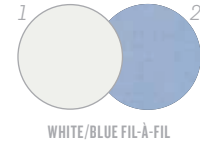

# MEN / TEE-SHIRTS STANLEY LEADS POCKET

STTM535

**Pocket round neck tee-shirt**

*Single jersey*

*100% Organic ring-spun combed Cotton*

*155 GSM*

**MEDIUM FIT**

**S M L XL XXL**

## WHITES

## SPECIAL HEATHERS

1. Body colour 2. Pocket colour