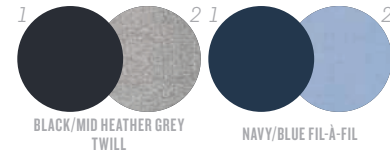

MEN / TEE-SHIRTS STANLEY LEADS POCKET

STTM535

Pocket round neck tee-shirt

Single jersey

100% Organic ring-spun combed Cotton

155 GSM

MEDIUM FIT

S M L XL XXL

WHITES

COLOURS

ESSENTIAL HEATHERS

SPECIAL HEATHERS

1. Body colour 2. Pocket colour